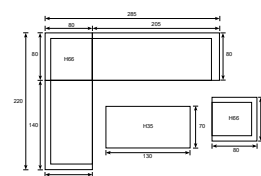

Vironwood
Bologna

VIRONWOOD

VIRONWOOD

Vironwood
Bologna