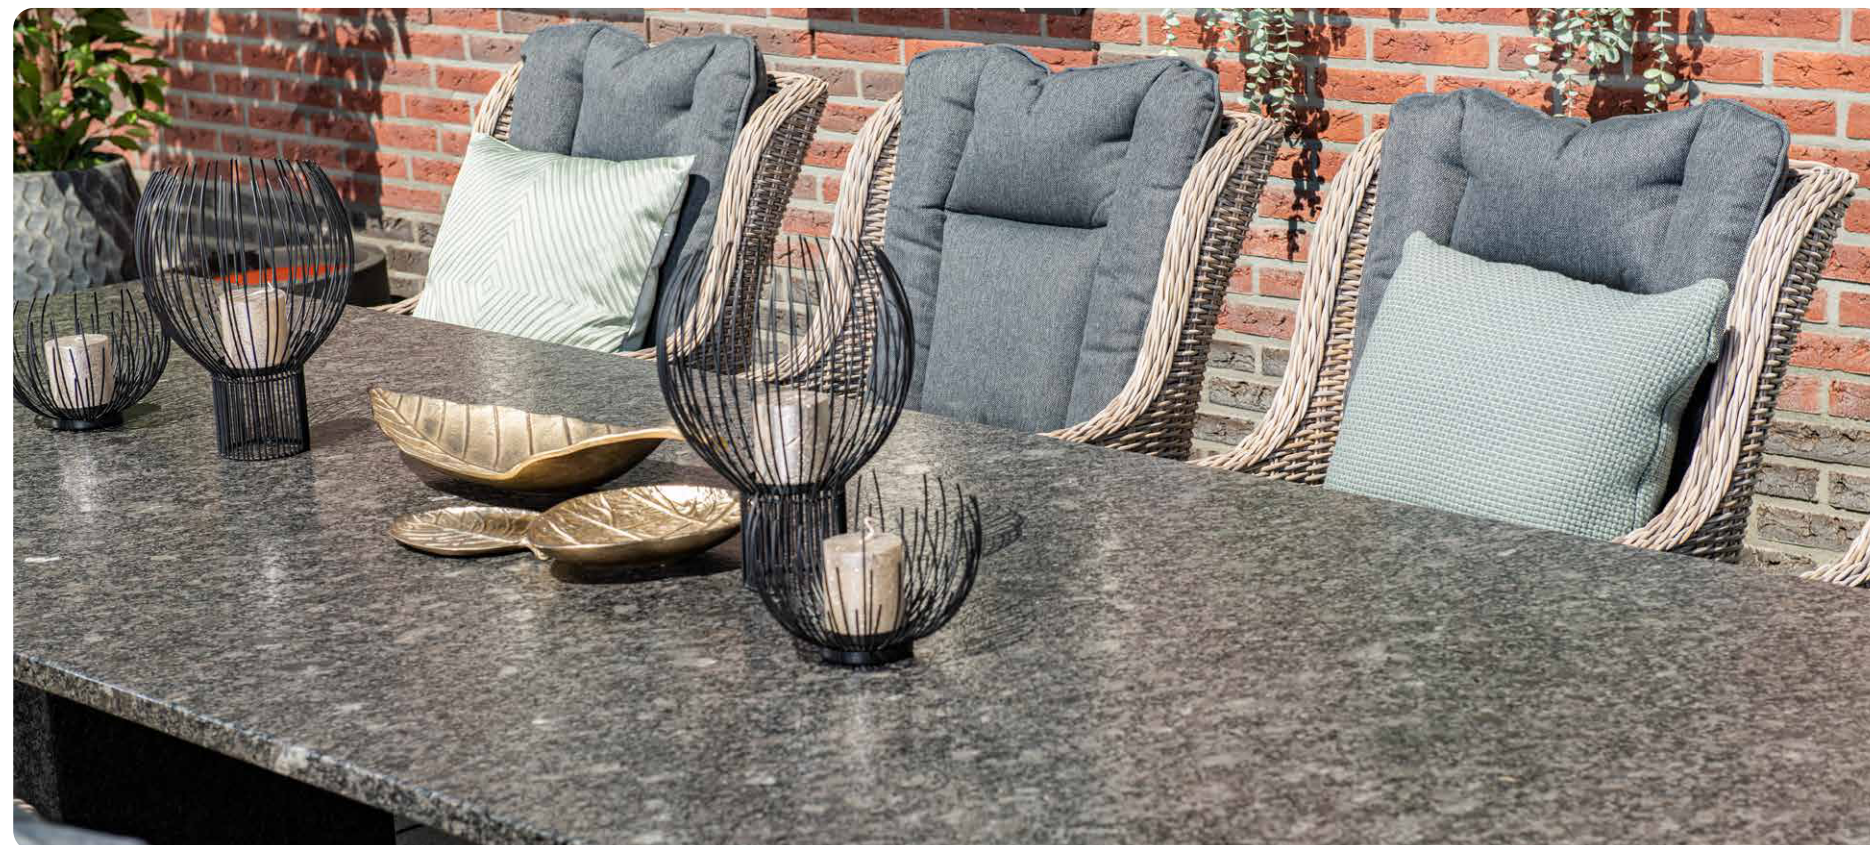

Table colors:

Sicilian grey

Venice white

Rome bronze

Milano brown

Milano beige

Frame color:

carbon black