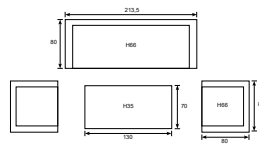

Vironwood
Bologna

VIRONWOOD

VIRONWOOD

Vironwood
Bologna