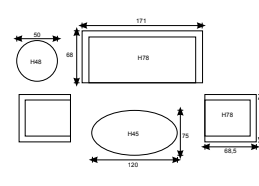

Armrest: W3cm; Seat cushion: 7cm; Seat: H41cm