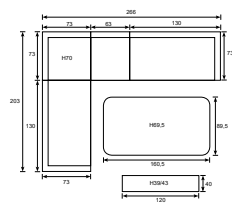

Vironwood Teramon

VIRONWOOD

VIRONWOOD

Vironwood Teramon

Set can be used left or right

Set can be used left or right