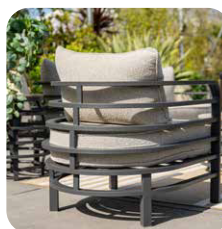

Vironwood
Ancona

VIRONWOOD