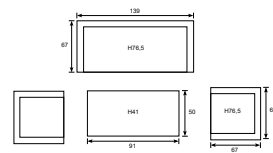

Armrest: W2cm; Seat cushion: 4cm; Seat: H41cm