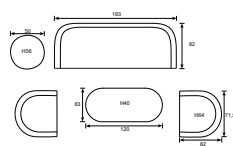

Vironwood
Ancona

VIRONWOOD