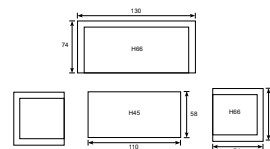

Vironwood Aloha

VIRONWOOD

VIRONWOOD

Vironwood Aloha