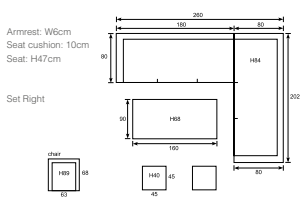

all weather
Vironwood
Vancouver

VIRONWOOD

VIRONWOOD

Vironwood
Dunham/
Osborne