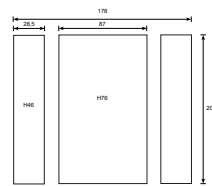

VIRONWOOD

VIRONWOOD

Vironwood  
**Bell**

21590NF  
Bell picnic set 200x90xH75  
carbon black/ light teak Vironwood

Vironwood  
**Jondal**

21826NF  
Jondal parkbench L125  
carbon black/ light teak Vironwood