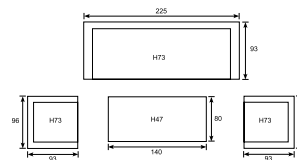

Armrest: W14cm
Seat cushion: 13cm
Seat: H48cm

49252GS
Tennessee lounge table 140x80
vintage willow H26mm/ light teak Vironwood