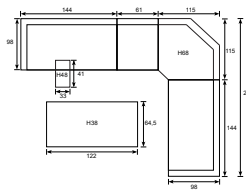

Seat cushion: 13cm; Seat: H44.5cm