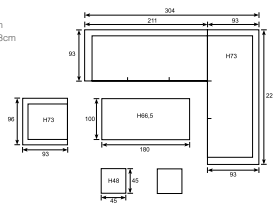

Armrest: W14cm
Seat cushion: 13cm
Seat: H46cm

Set Right