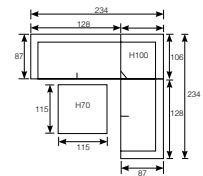

all weather
Vironwood
Vancouver

VIRONWOOD

VIRONWOOD

Vironwood
Dunham/
Osborne