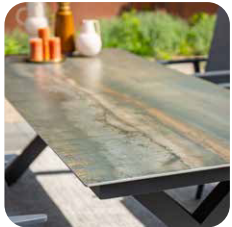

Centostone
Marbella