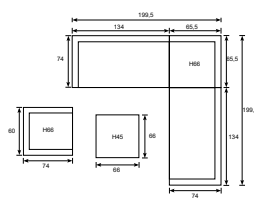

Vironwood Aloha

VIRONWOOD

VIRONWOOD

Vironwood Aloha