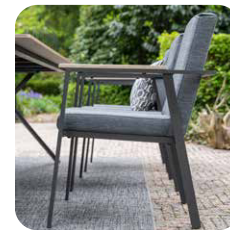

VIRONWOOD

VIRONWOOD

Vironwood
Edison

Vironwood
Ragussa