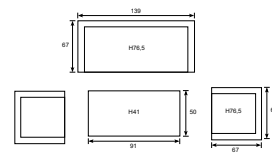

Armrest: W2cm; Seat cushion: 4cm; Seat: H41cm