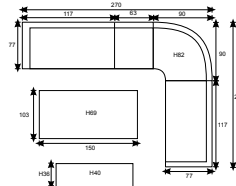

Armrest: W3cm; Seat cushion: 8cm; Seat: H47cm