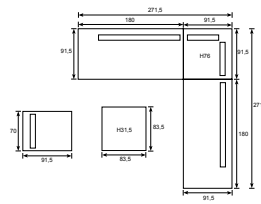

Seat cushion: 13cm; Seat: H44.5cm