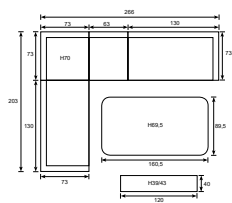

Vironwood Teramon

VIRONWOOD

VIRONWOOD

Vironwood Teramon

Set can be used left or right

Set can be used left or right