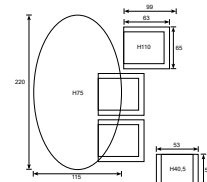

VIRONWOOD

VIRONWOOD

Dining
**Costa/
Edison**

Dining
**Cuba/
Edison**

21634NF
Edison table 280x140, oval
carbon black/ light teak Vironwood