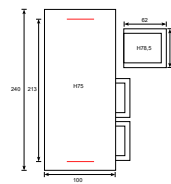

21890NF
Margriet dining chair
black rotan/ mint grey