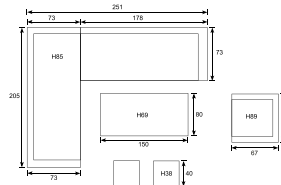

Set Left
Armrest: W9cm; Seat cushion: 10cm; Seat: H50cm