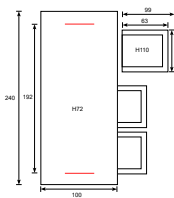

Dining Mexico/ Domingo

Dining Mexico/ Nevada