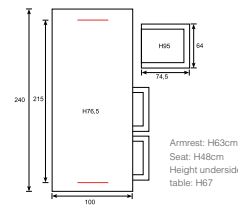

studio 20

Dining
**Margriet/
Rimini**

Dining
**Osborne/
Viking**