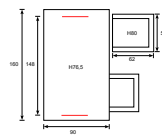

Dining
**Richmond/
Domingo**

Dining
**Richmond/
Nancy**