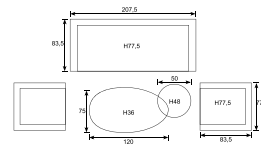

Lounge
Bali

Lounge
Bali