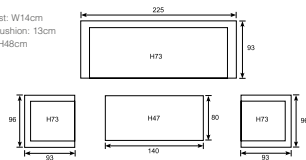

Armrest: W14cm
Seat cushion: 13cm
Seat: H48cm

49240GS
Tennessee 3-seater bench L225
vintage willow H06mm/ anthracite Textilber