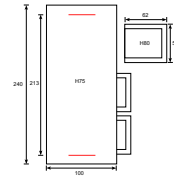

Dining Phuket/ Surabaja