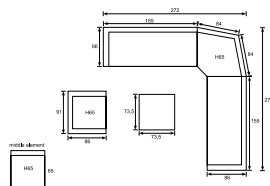

Lounge
Menorca

Lounge
Menorca