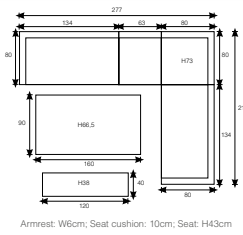

Lounge/dining
Pagayo

Lounge/dining
Seagull

set is both
usable left
or right