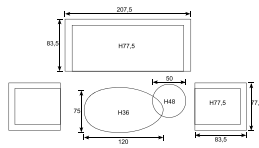

Lounge
Bali

Lounge
Bali