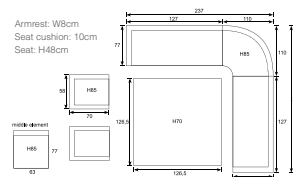

Armrest: W6cm
 Seat cushion: 10cm
 Seat: H45cm

02644GS
 Osborne footrest
 vintage willow H026mm/ reflex black

Lounge/dining
Milwaukee

60360GT
 Milwaukee L/D corner set 3-pcs
 vintage willow H06mm/ reflex black