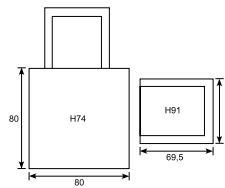

studio 20

Dining
**Margriet/
Rimini**

Dining
**Osborne/
Viking**