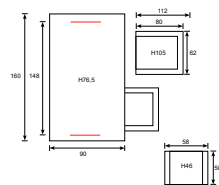

Dining
**Osborne/
Domingo**