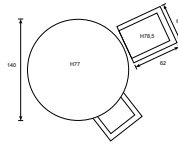

Dining
**Bellevue/
Austin**

Dining
**Bali/
Venezuela**