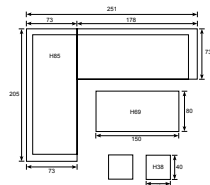

Set Left
Armrest: W6cm; Seat cushion: 10cm