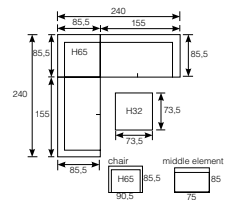

Lounge
Orangebird

Lounge
Orangebird