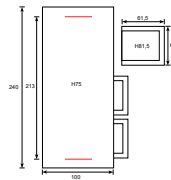

Dining
**Bellevue/
Austin**

Dining
**Bali/
Venezuela**