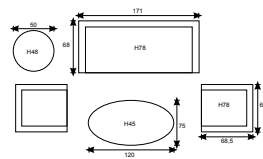

Armrest: W3cm; Seat cushion: 7cm; Seat: H41cm