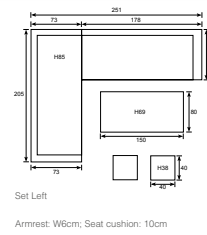

Lounge/dining
Pagayo

Lounge/dining
Seagull

set is both
usable left
or right