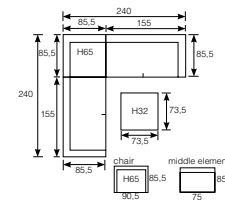

Lounge
Orangebird

Lounge
Orangebird