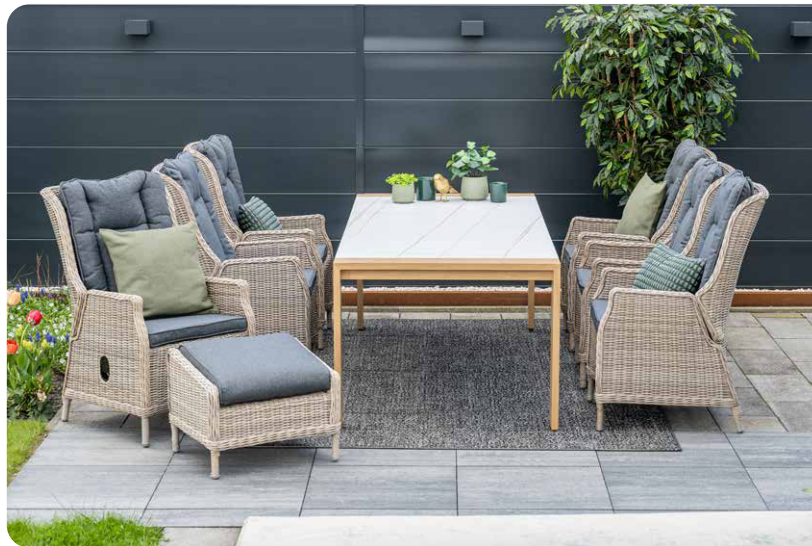

CENTOSTONE
Sustainable Furniture

VIRONWOOD

Dining
**Osborne/
Austin**