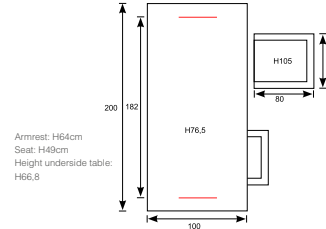

Dining
**Osborne/
Colombia**

Dining
**Osborne/
Mexico**