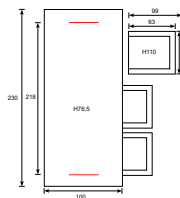

Dining Mexico/ Domingo

Dining Mexico/ Nevada