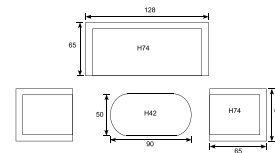

Armrest: W3cm; Seat cushion: 8cm; Seat: H47cm