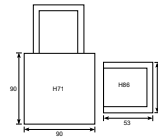

VIRONWOOD

Dining Nicosia/ Nevada

Dining Nicosia/ Douglas