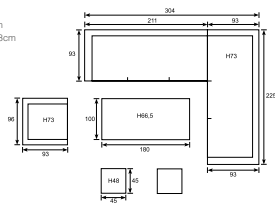

Armrest: W14cm
Seat cushion: 13cm
Seat: H46cm

Set Right