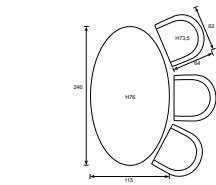

Dining Phuket/ Surabaja