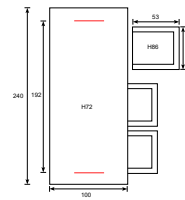

VIRONWOOD

Dining Nicosia/ Nevada

Dining Nicosia/ Douglas