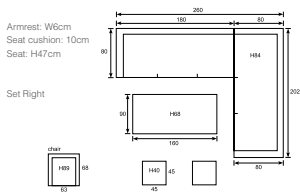

Armrest: W6cm
Seat cushion: 10cm
Seat: H45cm