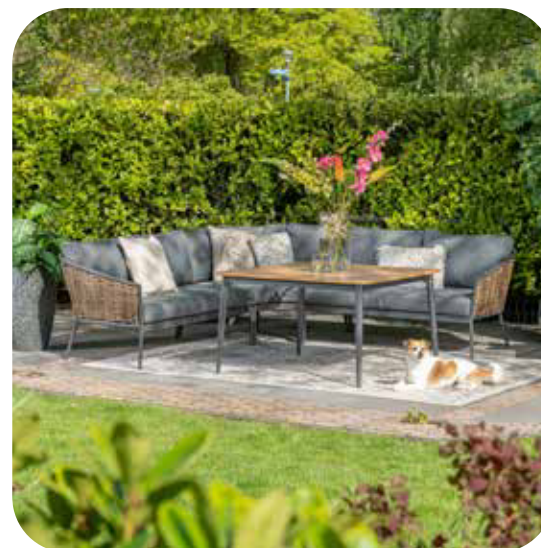

GARDEN
IMPRESSIONS

20
catalogue
24

Wicker
Lounge/dining
Lounge
Dining

Wicker

Providing a somewhat more classic appearance than aluminum furniture, the Garden Impressions wicker collection has a strikingly natural look. The wicker effect is created by plaiting plastic string – half-round or two-half – around aluminum frames. The collection ranges from lounge and lounge-dining sofas to traditional garden dining chairs. Wicker as well as accompanying cushions come in a wide variety of trendy colours and combinations. What's more, the wicker collection is UV resistant, low-maintenance and easy to clean, and the plastic used for the wicker is 100% recyclable.