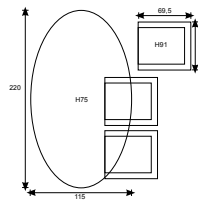

Dining
**Bali/
Austin**

21634NF
Edison table 280x140xH75, oval
carbon black/ light teak Vironwood