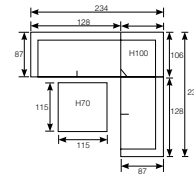

Armrest: W6cm
Seat cushion: 10cm
Seat: H45cm