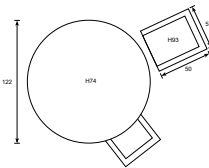

VIRONWOOD

VIRONWOOD

Dining
**Costa/
Edison**

Dining
**Cuba/
Edison**

21634NF
Edison table 280x140, oval
carbon black/ light teak Vironwood