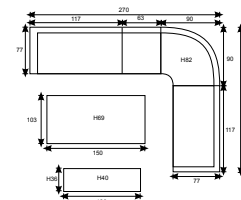

Armrest: W3cm; Seat cushion: 8cm; Seat: H47cm