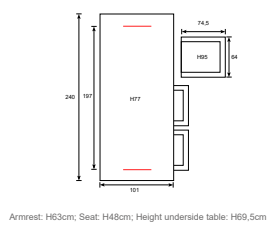

Dining
**Osborne/
Colombia**