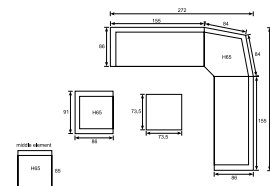

Lounge
Menorca

Lounge
Menorca