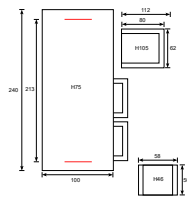

CENTOSTONE
Sustainable Furniture

VIRONWOOD

Dining
**Osborne/
Austin**

Dining
**Osborne/
Edison**