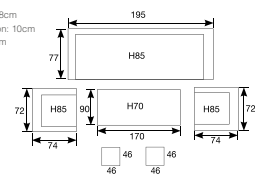

Armrest: W8cm
Seat cushion: 10cm
Seat: H49cm