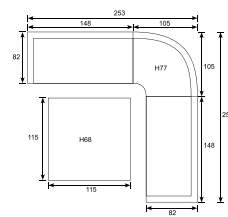

Armrest: W3cm; Seat cushion: 8cm; Seat: H47cm