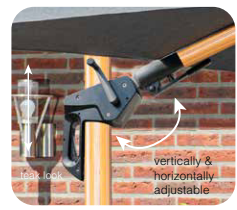

Cover:
250 gr/m2 solution dyed spunpolyester water repellent

Frame:
Aluminum oval 80 mm powdercoated

Extra:
360° rotating, vertically and horizontally adjustable. Cover spring on each rib

Base not included

Cover color: royal anthracite

Frame color: carbon black