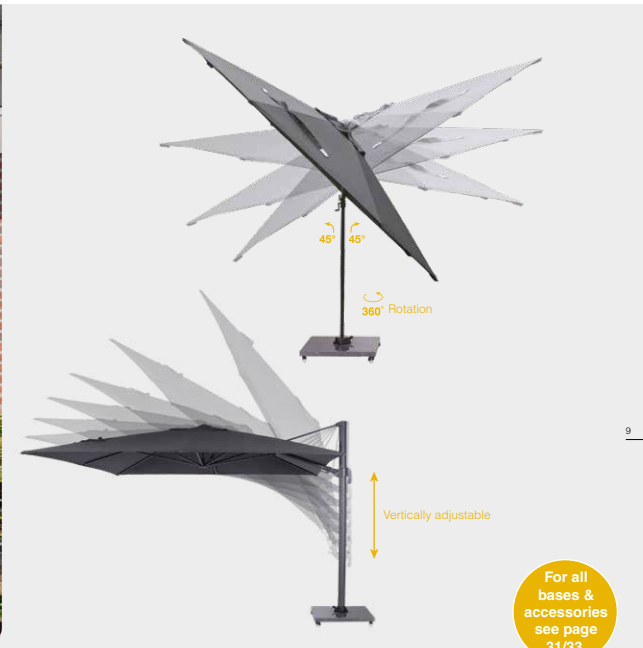

Parasols
**Hawaii
Big Pole
teak look**

For all bases & accessories see page 31/33.

11840
Hawaii Big Pole
teak look/ royal anthracite
350x350

Cover:
250 gr/m² solution dyed spunpolyester water repellent

Frame:
Aluminum oval 95x65 mm powdercoated handle for adjusting in aluminum!

Base not included