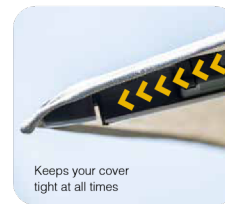

Hawaii Big Pole Telescopic		300x400	350x350	300x300*
cover ↓	frame →	carbon black	carbon black	carbon black
1	royal black	11860	11870	11880
2	royal anthracite	11862	11872	11882
3	royal grey	11864	11874	11884
4	royal sand	11866	11876	11886

Cover: 250 gr/m² solution dyed spunpolyester water repellent

Frame: aluminum 86x55mm powdercoated handle for adjusting in cast aluminum!

Base not included

Cover colors: