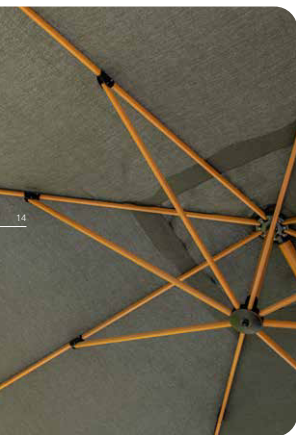

Parasols
**Hawaii
Deluxe
teak look**

For all bases & accessories see page 31/33.

11690
Hawaii Deluxe
teak look/ royal anthracite
300x300

Cover:
250 gr/m2 solution dyed spunpolyester water repellent

Frame:
Aluminum oval 80 mm powdercoated

Extra:
360° rotating, vertically and horizontally adjustable. Cover spring on each rib

Base not included

Cover color: royal anthracite

Frame color: carbon black