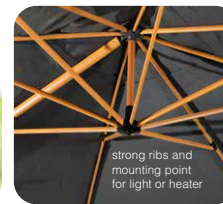

Cover:
250 gr/m² solution dyed spunpolyester water repellent

Frame:
Aluminum oval 95x65 mm powdercoated handle for adjusting in aluminum!

Base not included