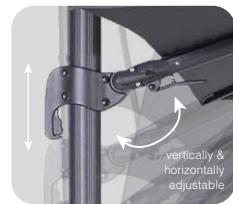

Cover: 250 gr/m² solution dyed spunpolyester water repellent

Frame: Aluminum oval 95x65 mm powdercoated handle for adjusting in aluminum!

Extra: 360° rotating, vertically and horizontally adjustable. Cover spring on each rib