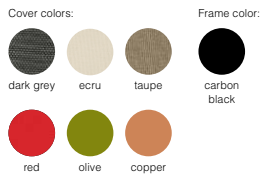

Parasols
Manilla

Manilla		Ø250
frame →		carbon black
1	dark grey	11072
2	ecru	11074
3	taupe	11076
4	red	11078
5	olive	11075
6	copper	11079

Parasols
Lotus

Lotus		Ø300	250x250
frame →		carbon black	carbon black
1	black	11080	11280
2	dark grey	11082	11282
3	ecru	11084	11284
4	taupe	11086	11286
5	red	11087	11287
6	olive	11089	11285
7	copper	11091	11283