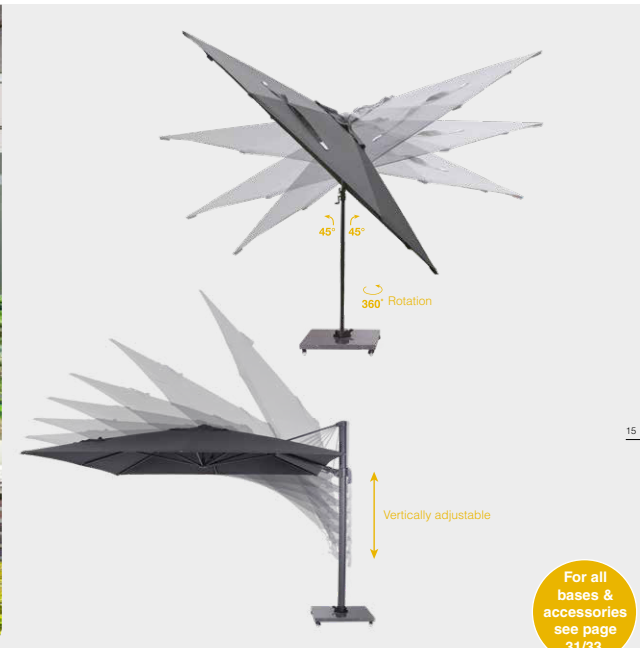

Cover: 280 gr/m² spun acrylic water repellent

Frame: aluminum 100x55mm powdercoated handle for adjusting in cast aluminum!

Extra: 360° rotating, vertically adjustable. Cover spring on each rib.

Base not included

Frame:
Aluminum oval 80 mm powdercoated

Extra:
360° rotating, vertically and horizontally
adjustable LED light in ribs.
2 rechargeable battery packs.

Base not included

Cover colors:

Frame color:

Parasols
**Hawaii
 Deluxe
 teak look**