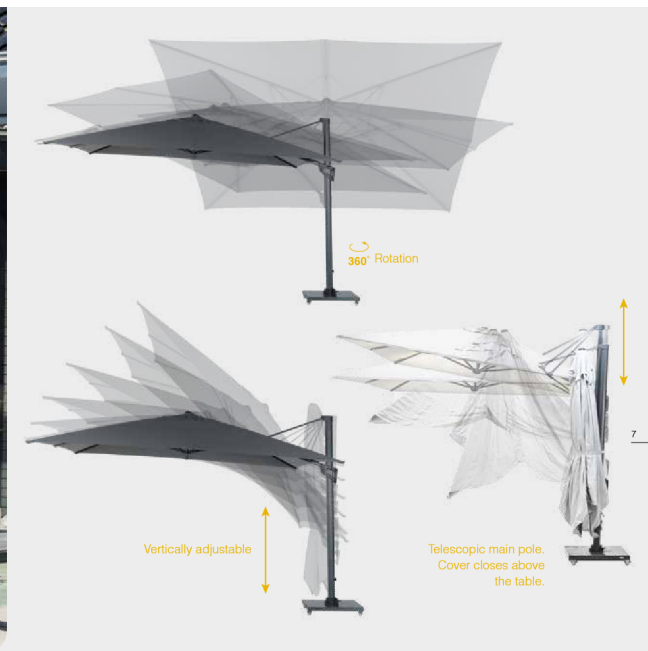

Parasols

Hawaii Big Pole Telescopic

Hawaii Big Pole Telescopic		300x400	350x350	300x300*
cover ↓	frame →	carbon black	carbon black	carbon black
1	royal black	11860	11870	11880
2	royal anthracite	11862	11872	11882
3	royal grey	11864	11874	11884
4	royal sand	11866	11876	11886

Cover: 250 gr/m² solution dyed spunpolyester water repellent

Frame: aluminum 86x55mm powdercoated handle for adjusting in cast aluminum!

Base not included

Cover colors:

Frame color:

For all bases & accessories see page 31/33.