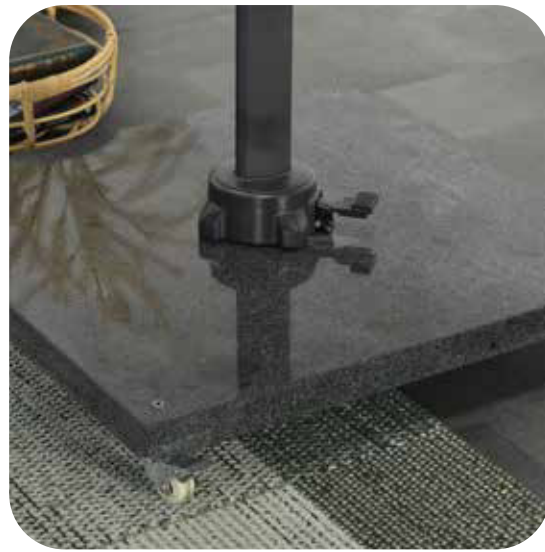

Garden Impressions Outdoor BV

De Kolk 91, 8255 PD Swifterbant

The Netherlands

Tel. +31 321 321 444

Fax +31 321 321 488

**GARDEN
IMPRESSIONS**