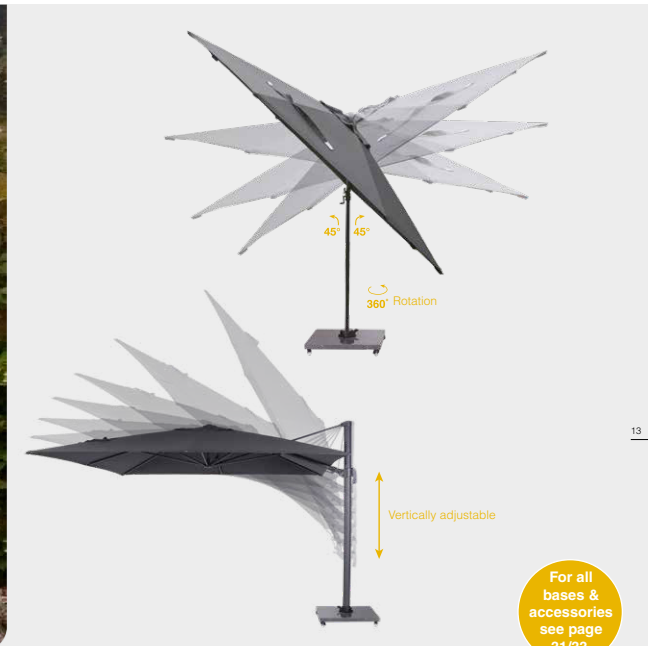

WEEE-
Reg.-Nr. DE
64223346

Parasols
**Hawaii
Lumen LED**

Including 2 USB rechargeable
battery packs

For all
bases &
accessories
see page
31/33.

Hawaii Lumen LED		300x300
cover ↓	frame →	carbon black
1	black	11850
2	dark grey	11852
3	light grey	11854
4	sand	11856

Cover:
250 gr/m2 polyester with PA coating

Frame:
Aluminum oval 80 mm powdercoated

Base not included

Cover colors:

Frame color: