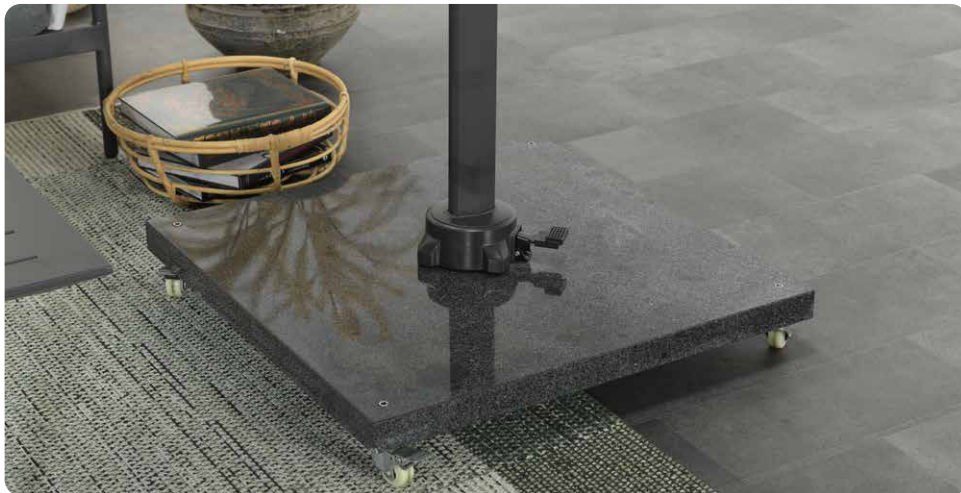

Overview bases & accessories | Parasols