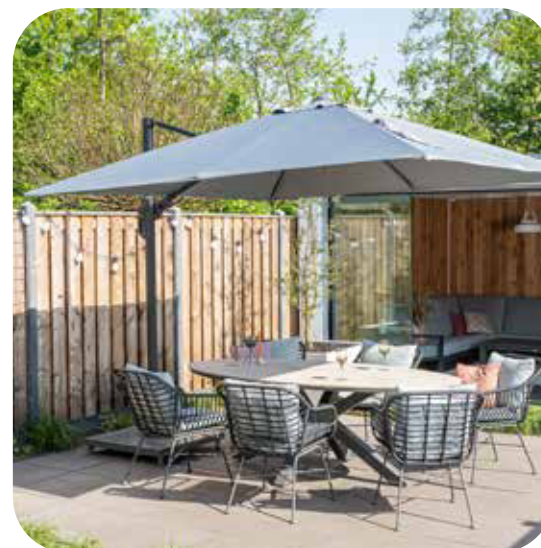

Parasols
Parasols
Umbrella bases
& accessories

20
catalogue
24