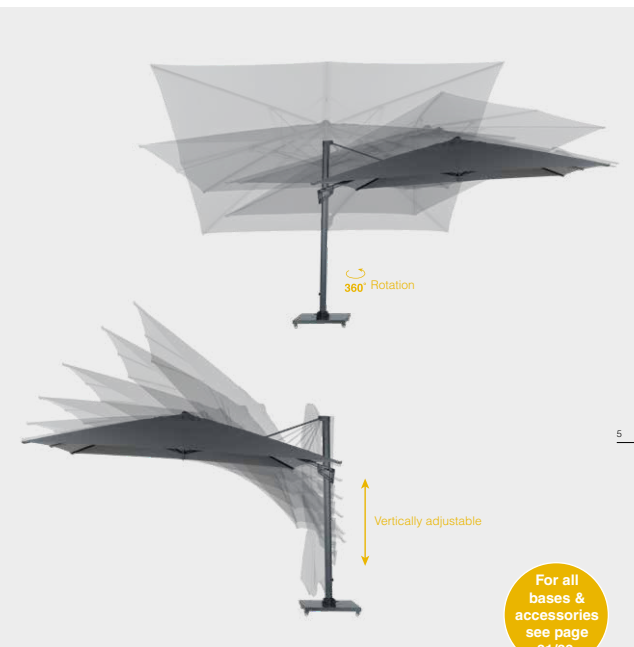

Parasols
Hawaii King Pole

For all bases & accessories see page 31/33.

Hawaii King pole		400x400
cover ↓	frame →	carbon black
1	dark grey	50500SP
2	sand	50502SP
3	light grey	50504SP
4	black	50506SP

Cover: 280 gr/m² spun acrylic water repellent

Base not included

Cover colors:

Frame color: