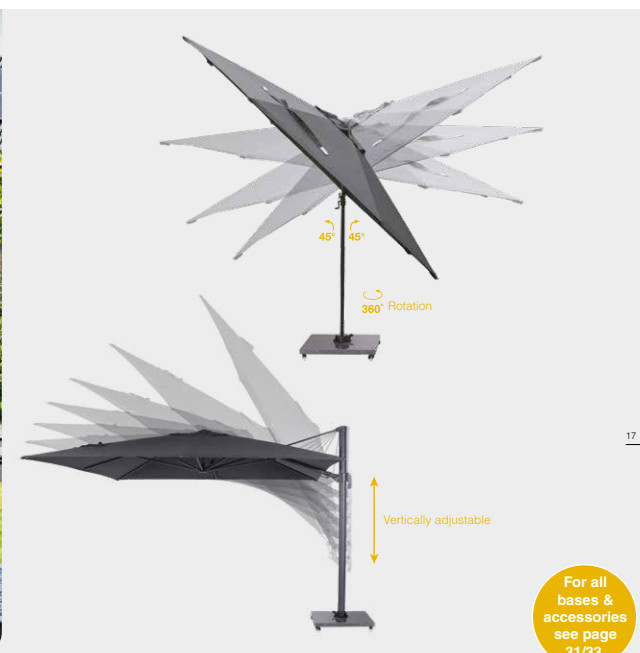

Parasols
Hawaii
Deluxe

Hawaii Deluxe		300x300
cover ↓	frame →	carbon black
1	royal black	11660
2	royal anthracite	11662
3	royal grey	11664
4	royal sand	11666

Cover: 250 gr/m² solution dyed spunpolyester water repellent

Frame: Aluminum oval 80 mm powdercoated

Extra: 360° rotating, vertically and horizontally adjustable. Cover spring on each rib

Base not included

Cover colors:

- royal black
- royal anthracite
- royal grey
- royal sand

Frame color:

- carbon black

For all bases & accessories see page 31/33.