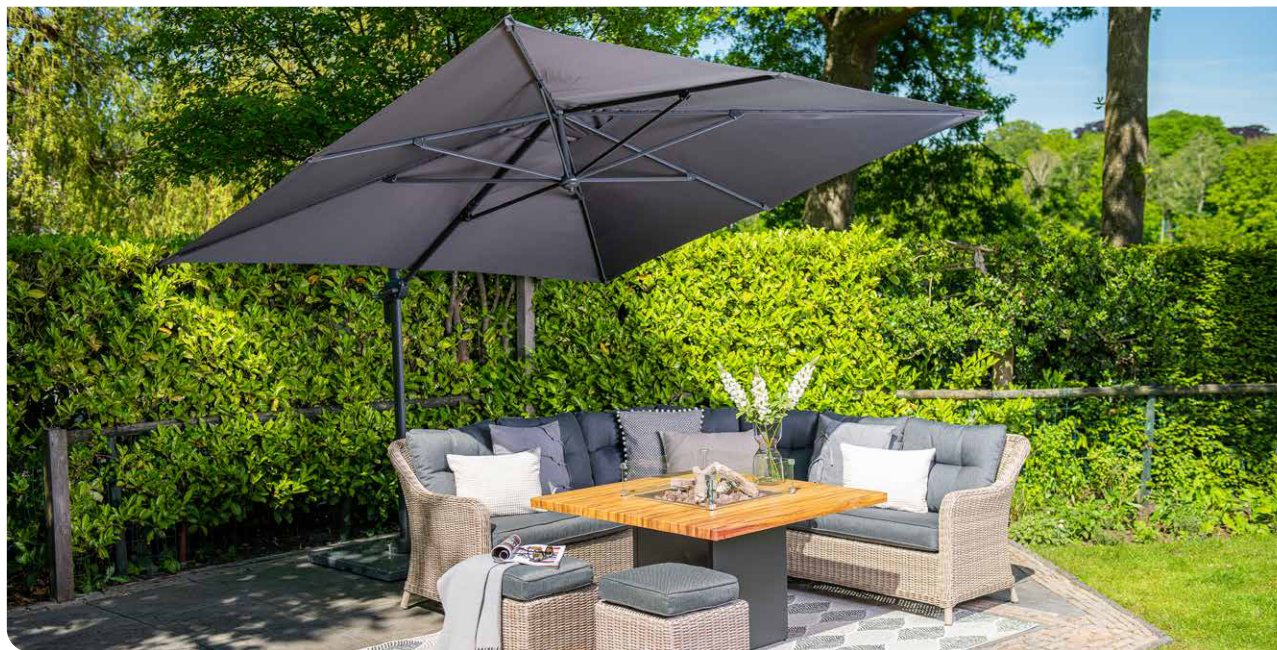

Parasols
Hawaii Mono

Hawaii Mono		270x270	Ø330
cover ↓	frame →	carbon black	carbon black
1	light grey	20104SM	20118SM
2	black	20106SM	20120SM
3	dark grey	20108SM	20122SM
4	sand	20110SM	20124SM
5	ecru	20112SM	20126SM
6	taupe	20114SM	20128SM

Cover:
200 gr/m2 polyester with PA coating

Frame:
Aluminum oval 70 mm powdercoated

Extra:
360° rotating, vertically adjustable. Including spring in each rib.

Base not included

Cover colors:

- light grey
- dark grey
- taupe
- black
- sand
- ecru

Frame color:

- carbon black

For all bases & accessories see page 31/33.