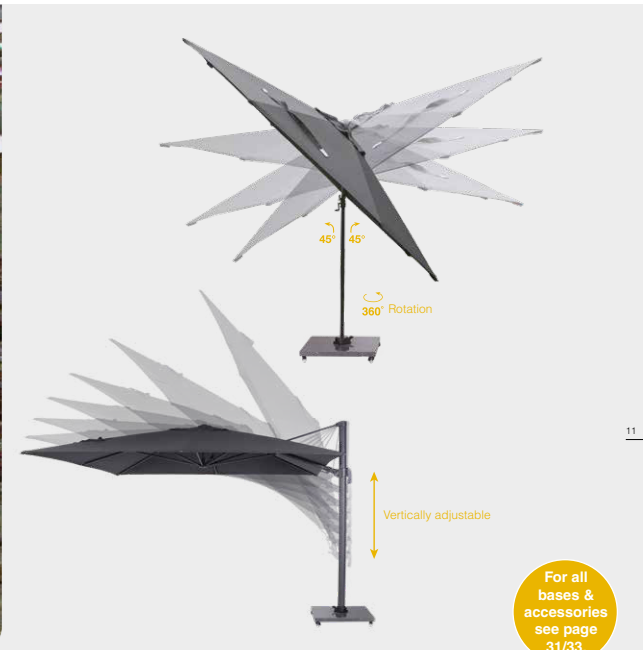

Parasols
**Hawaii
Big Pole**

For all bases & accessories see page 31/33.

Hawaii Big pole		350x350
cover ↓	frame →	carbon black
1	royal black	11800
2	royal anthracite	11802
3	royal grey	11804
4	royal sand	11806

Cover: 250 gr/m² solution dyed spunpolyester water repellent

Frame: Aluminum oval 95x65 mm powdercoated handle for adjusting in aluminum!

Extra: 360° rotating, vertically and horizontally adjustable. Cover spring on each rib

Base not included

Cover colors:

- royal black
- royal anthracite
- royal grey
- royal sand

Frame color:

- carbon black